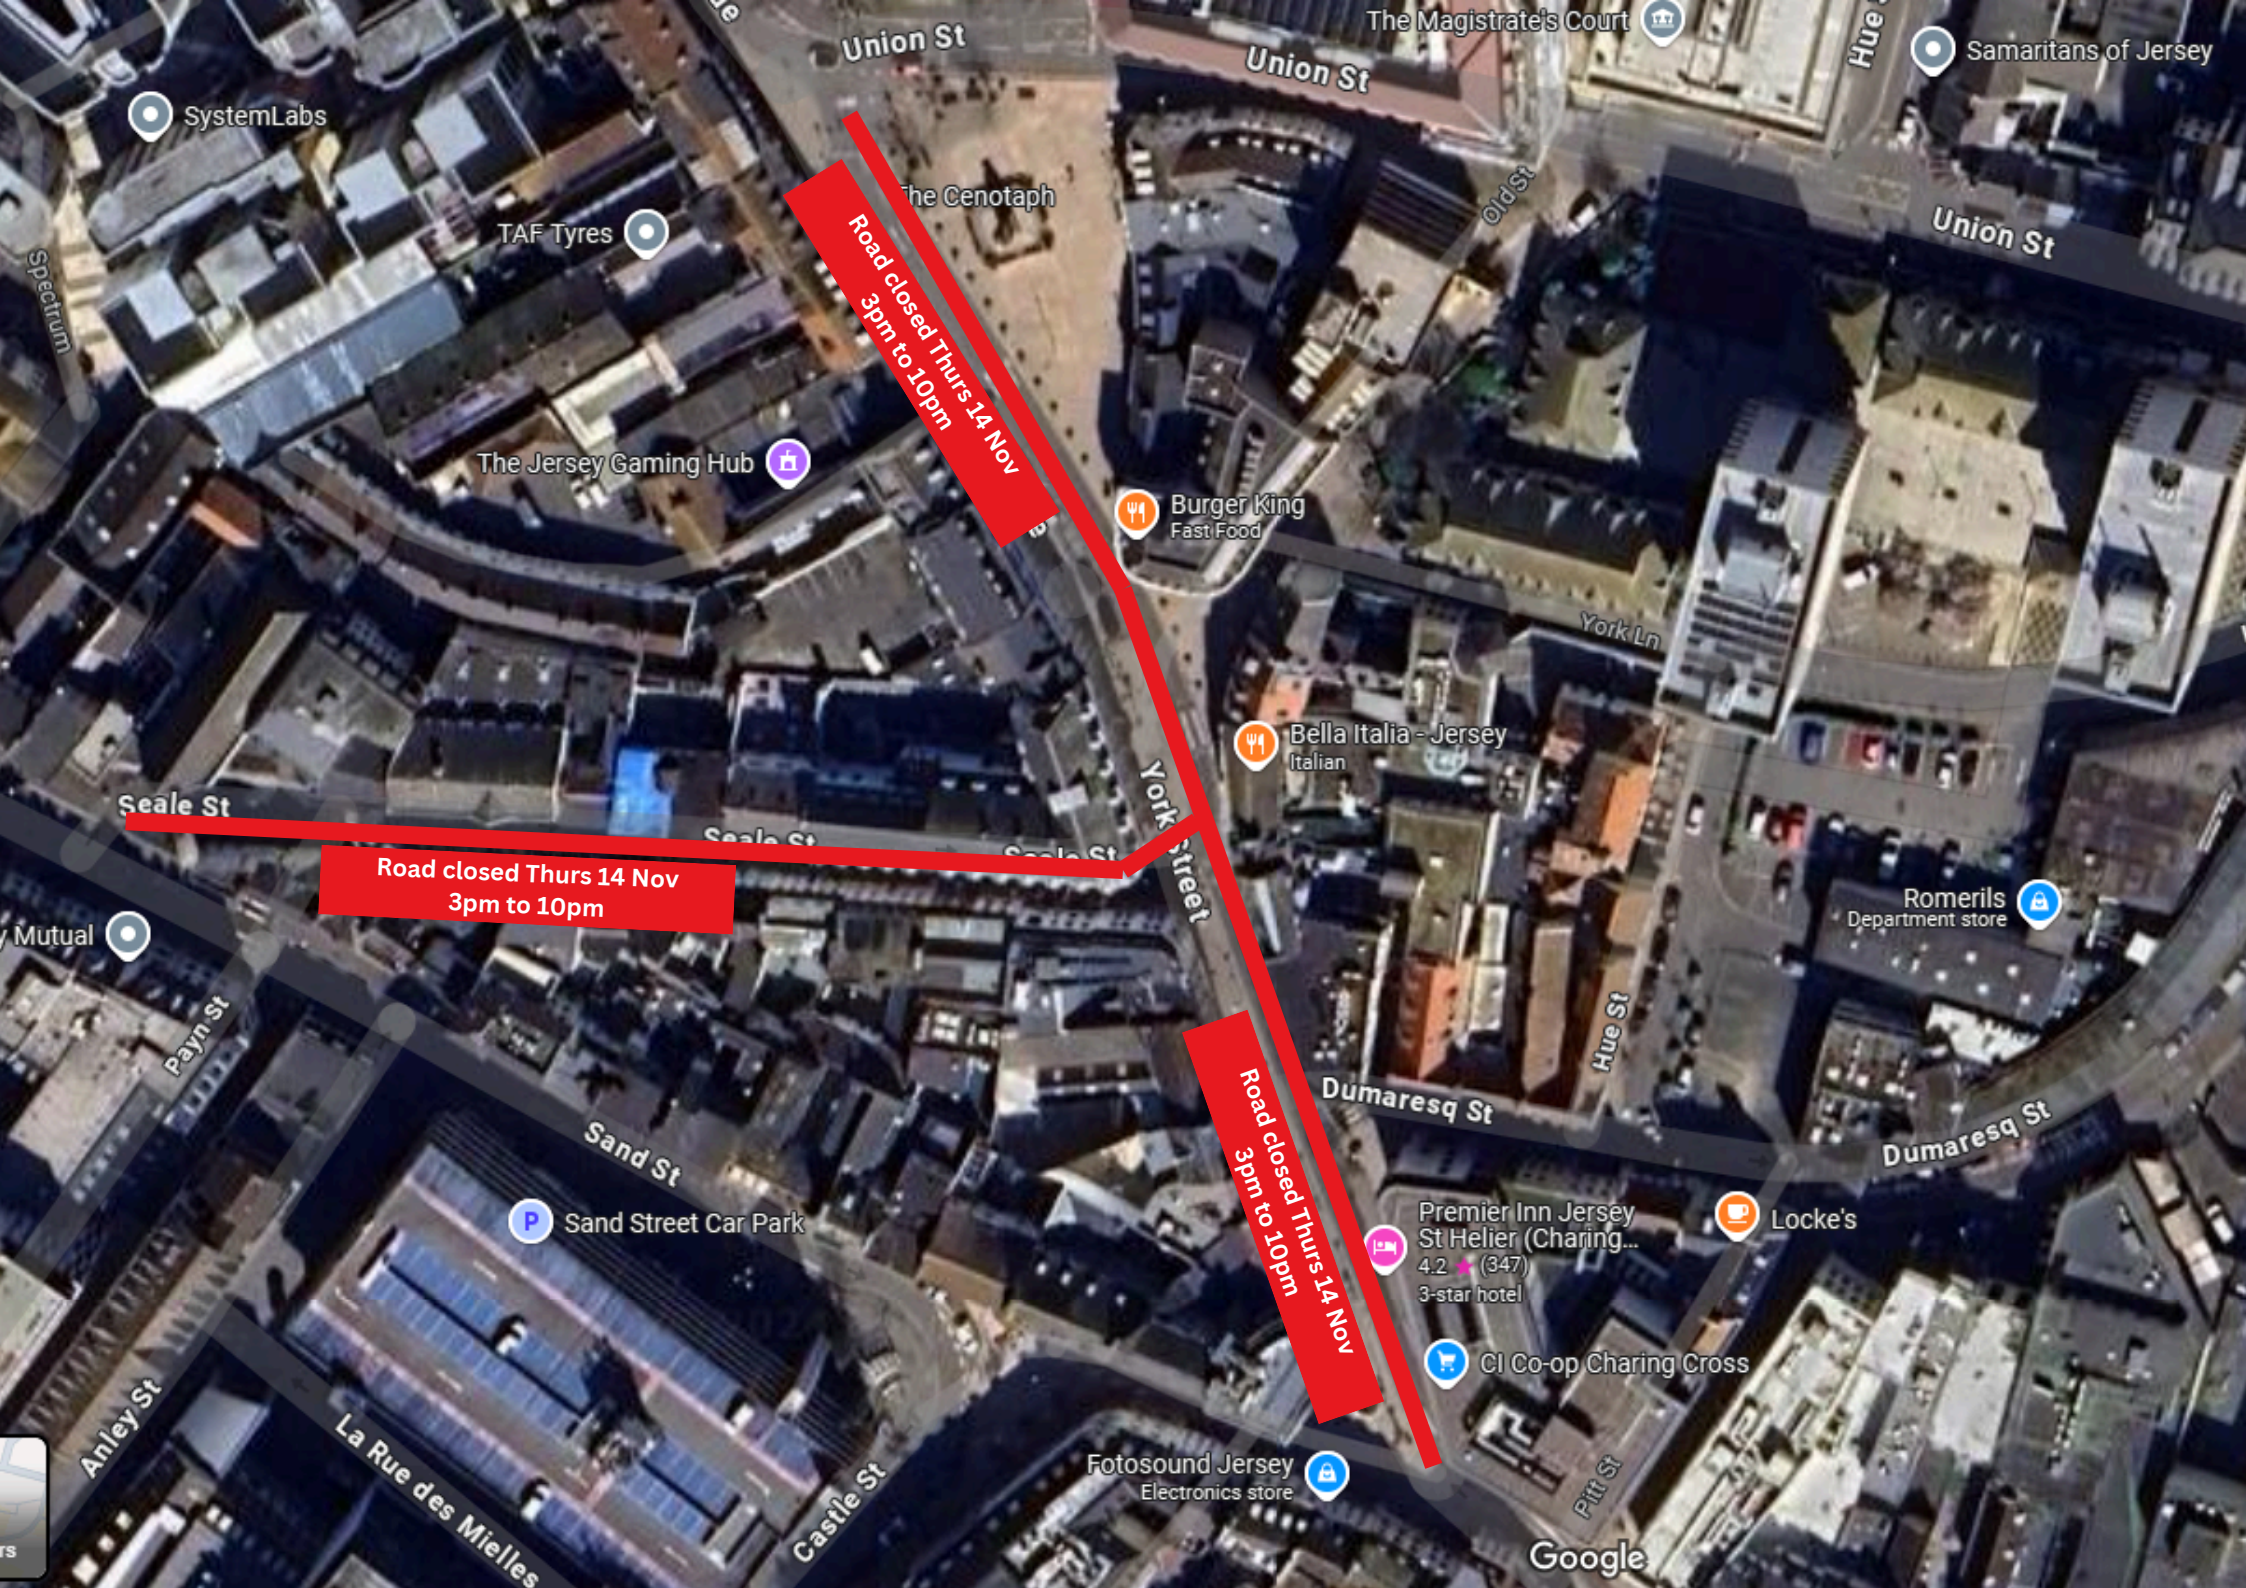

SystemLabs

TAF Tyres

Union St

The Cenotaph

Union St

The Magistrate's Court

Samaritans of Jersey

Union St

Road closed Thurs 14 Nov
3pm to 10pm

The Jersey Gaming Hub

Burger King
Fast Food

Seale St

Road closed Thurs 14 Nov
3pm to 10pm

Bella Italia - Jersey
Italian

York Street

York Ln

Romerils
Department store

Mutual

Payn St

Sand St

Dumaresq St

Hue St

Dumaresq St

Road closed Thurs 14 Nov
3pm to 10pm

Sand Street Car Park

Premier Inn Jersey
St Helier (Charing...
4.2 (347)
3-star hotel

Locke's

Anley St

CI Co-op Charing Cross

La Rue des Mielles

Castle St

Fotosound Jersey
Electronics store

Pitt St

Google