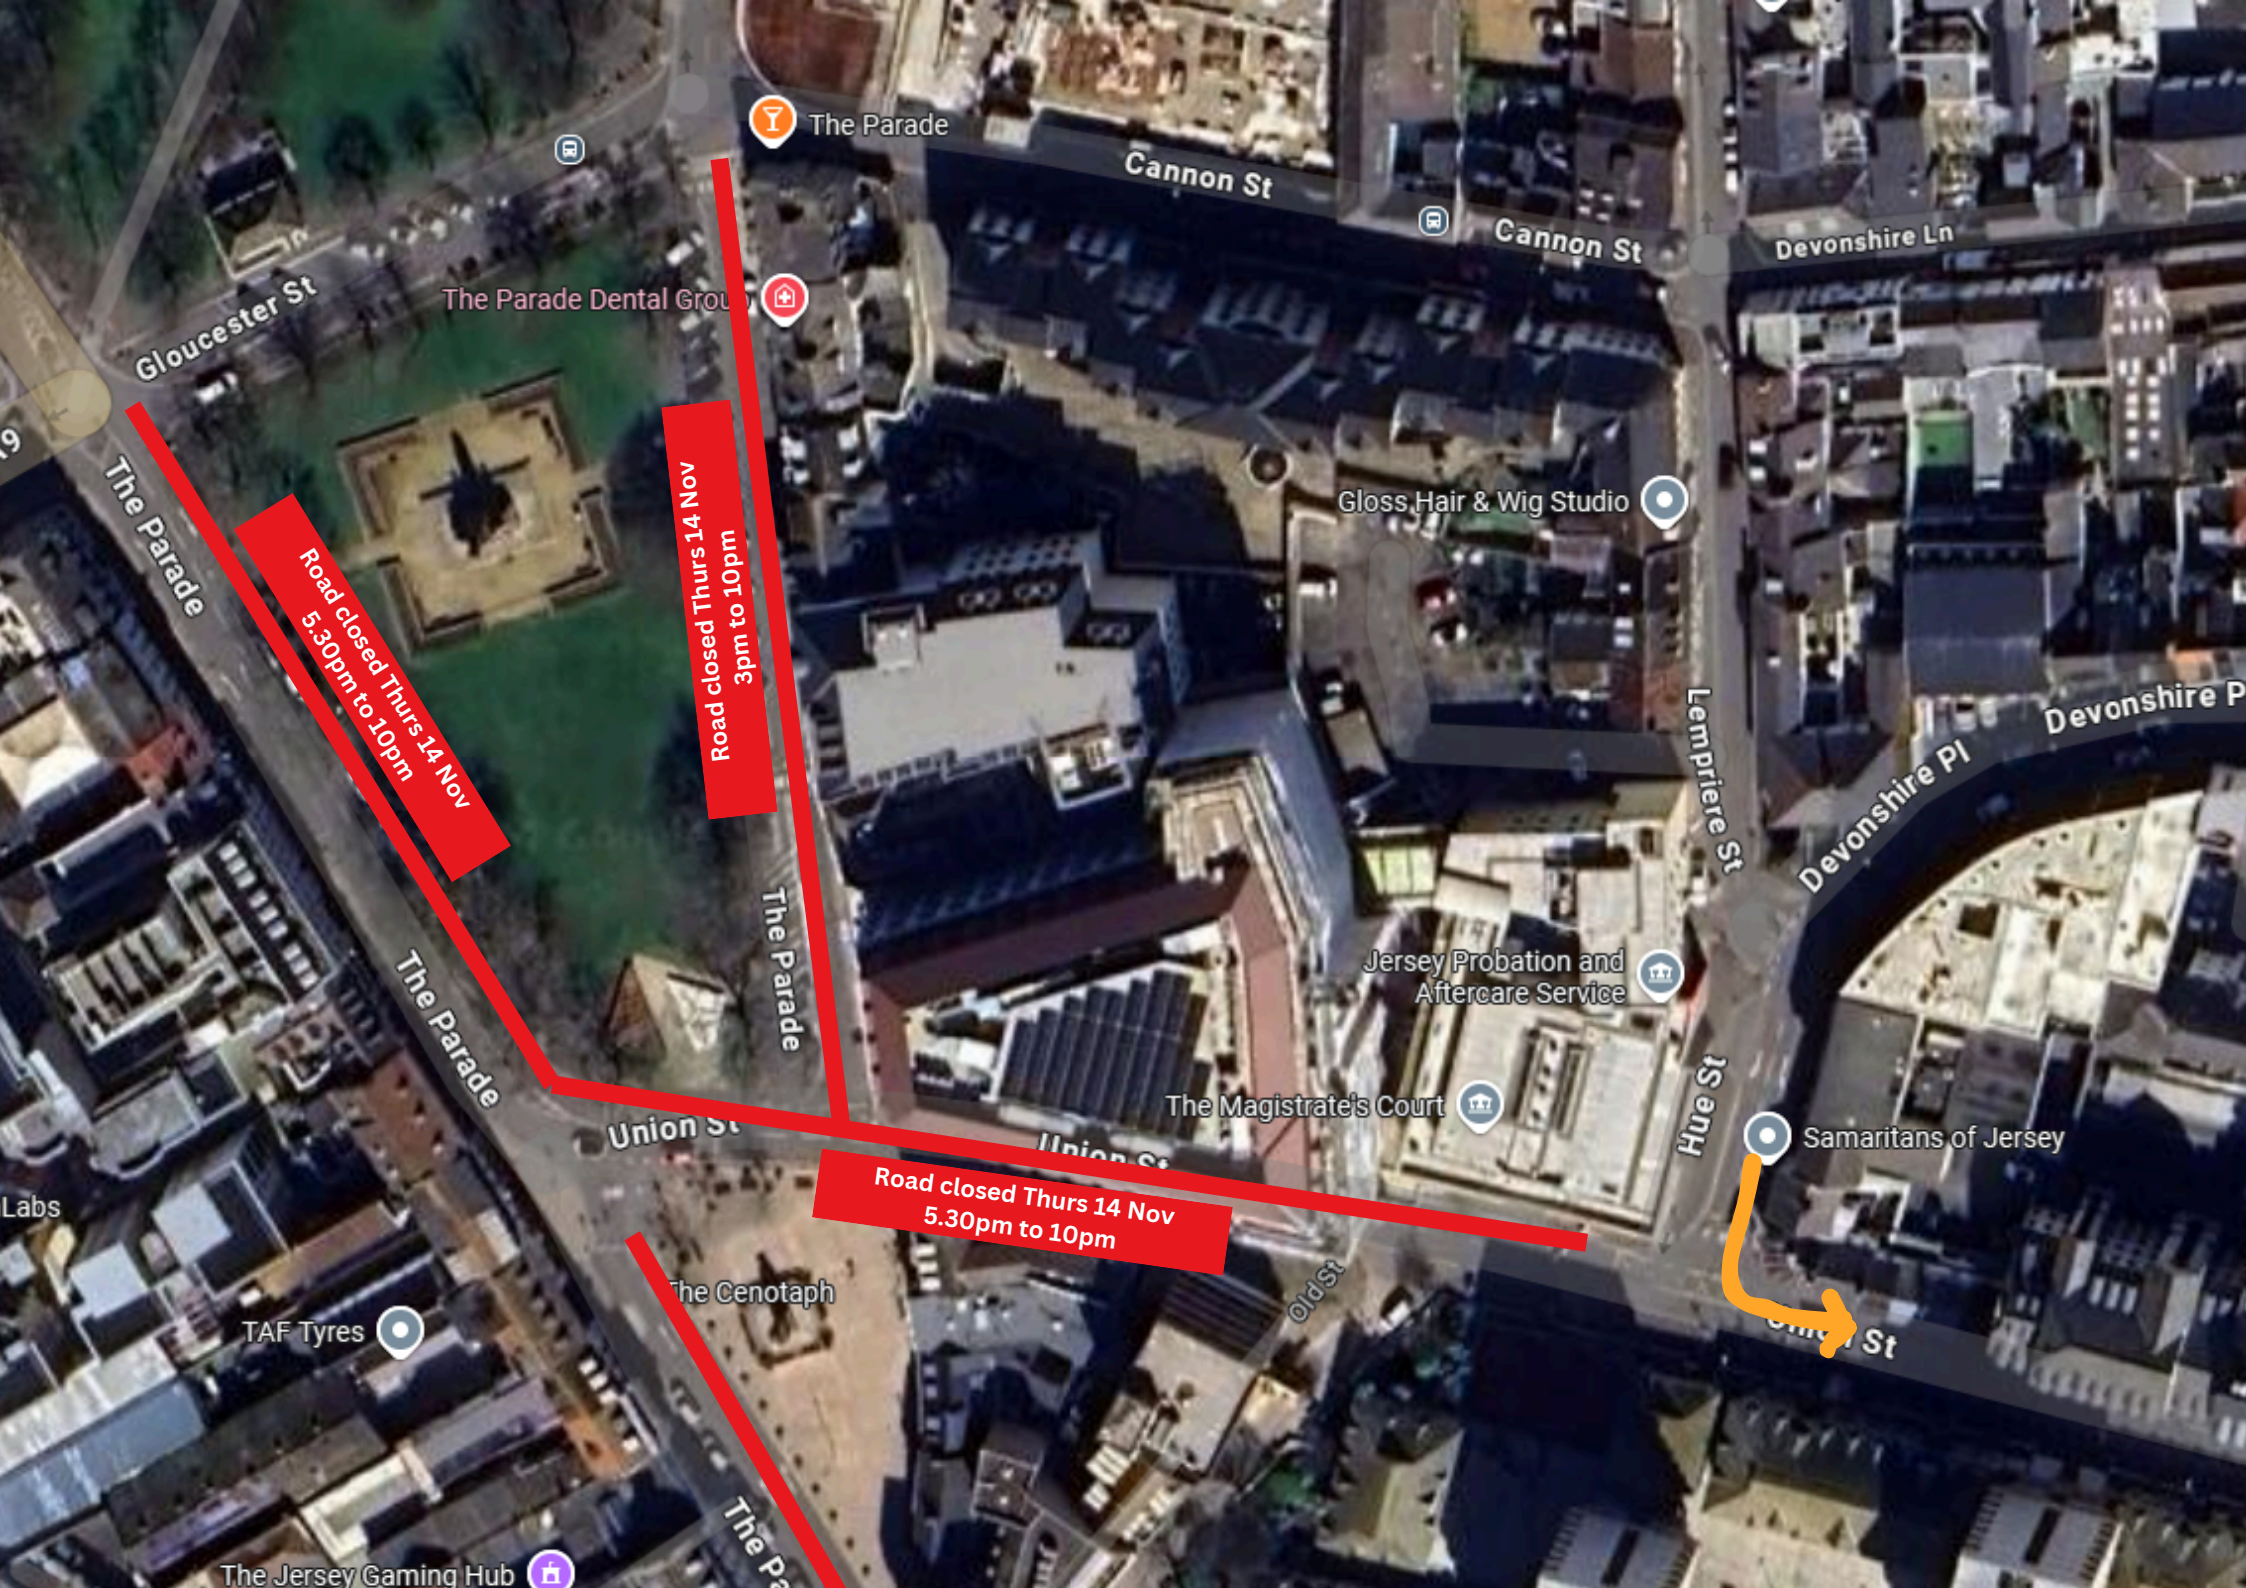

The Parade

Cannon St

Cannon St

Devonshire Ln

Gloucester St

The Parade Dental Group

Gloss Hair & Wig Studio

Lempriere St

Devonshire Pl

Devonshire P

Road closed Thurs 14 Nov
5.30pm to 10pm

Road closed Thurs 14 Nov
3pm to 10pm

Jersey Probation and
Aftercare Service

The Magistrate's Court

Samaritans of Jersey

Road closed Thurs 14 Nov
5.30pm to 10pm

Union St

Union St

Hue St

Old St

The Cenotaph

TAF Tyres

The Jersey Gaming Hub