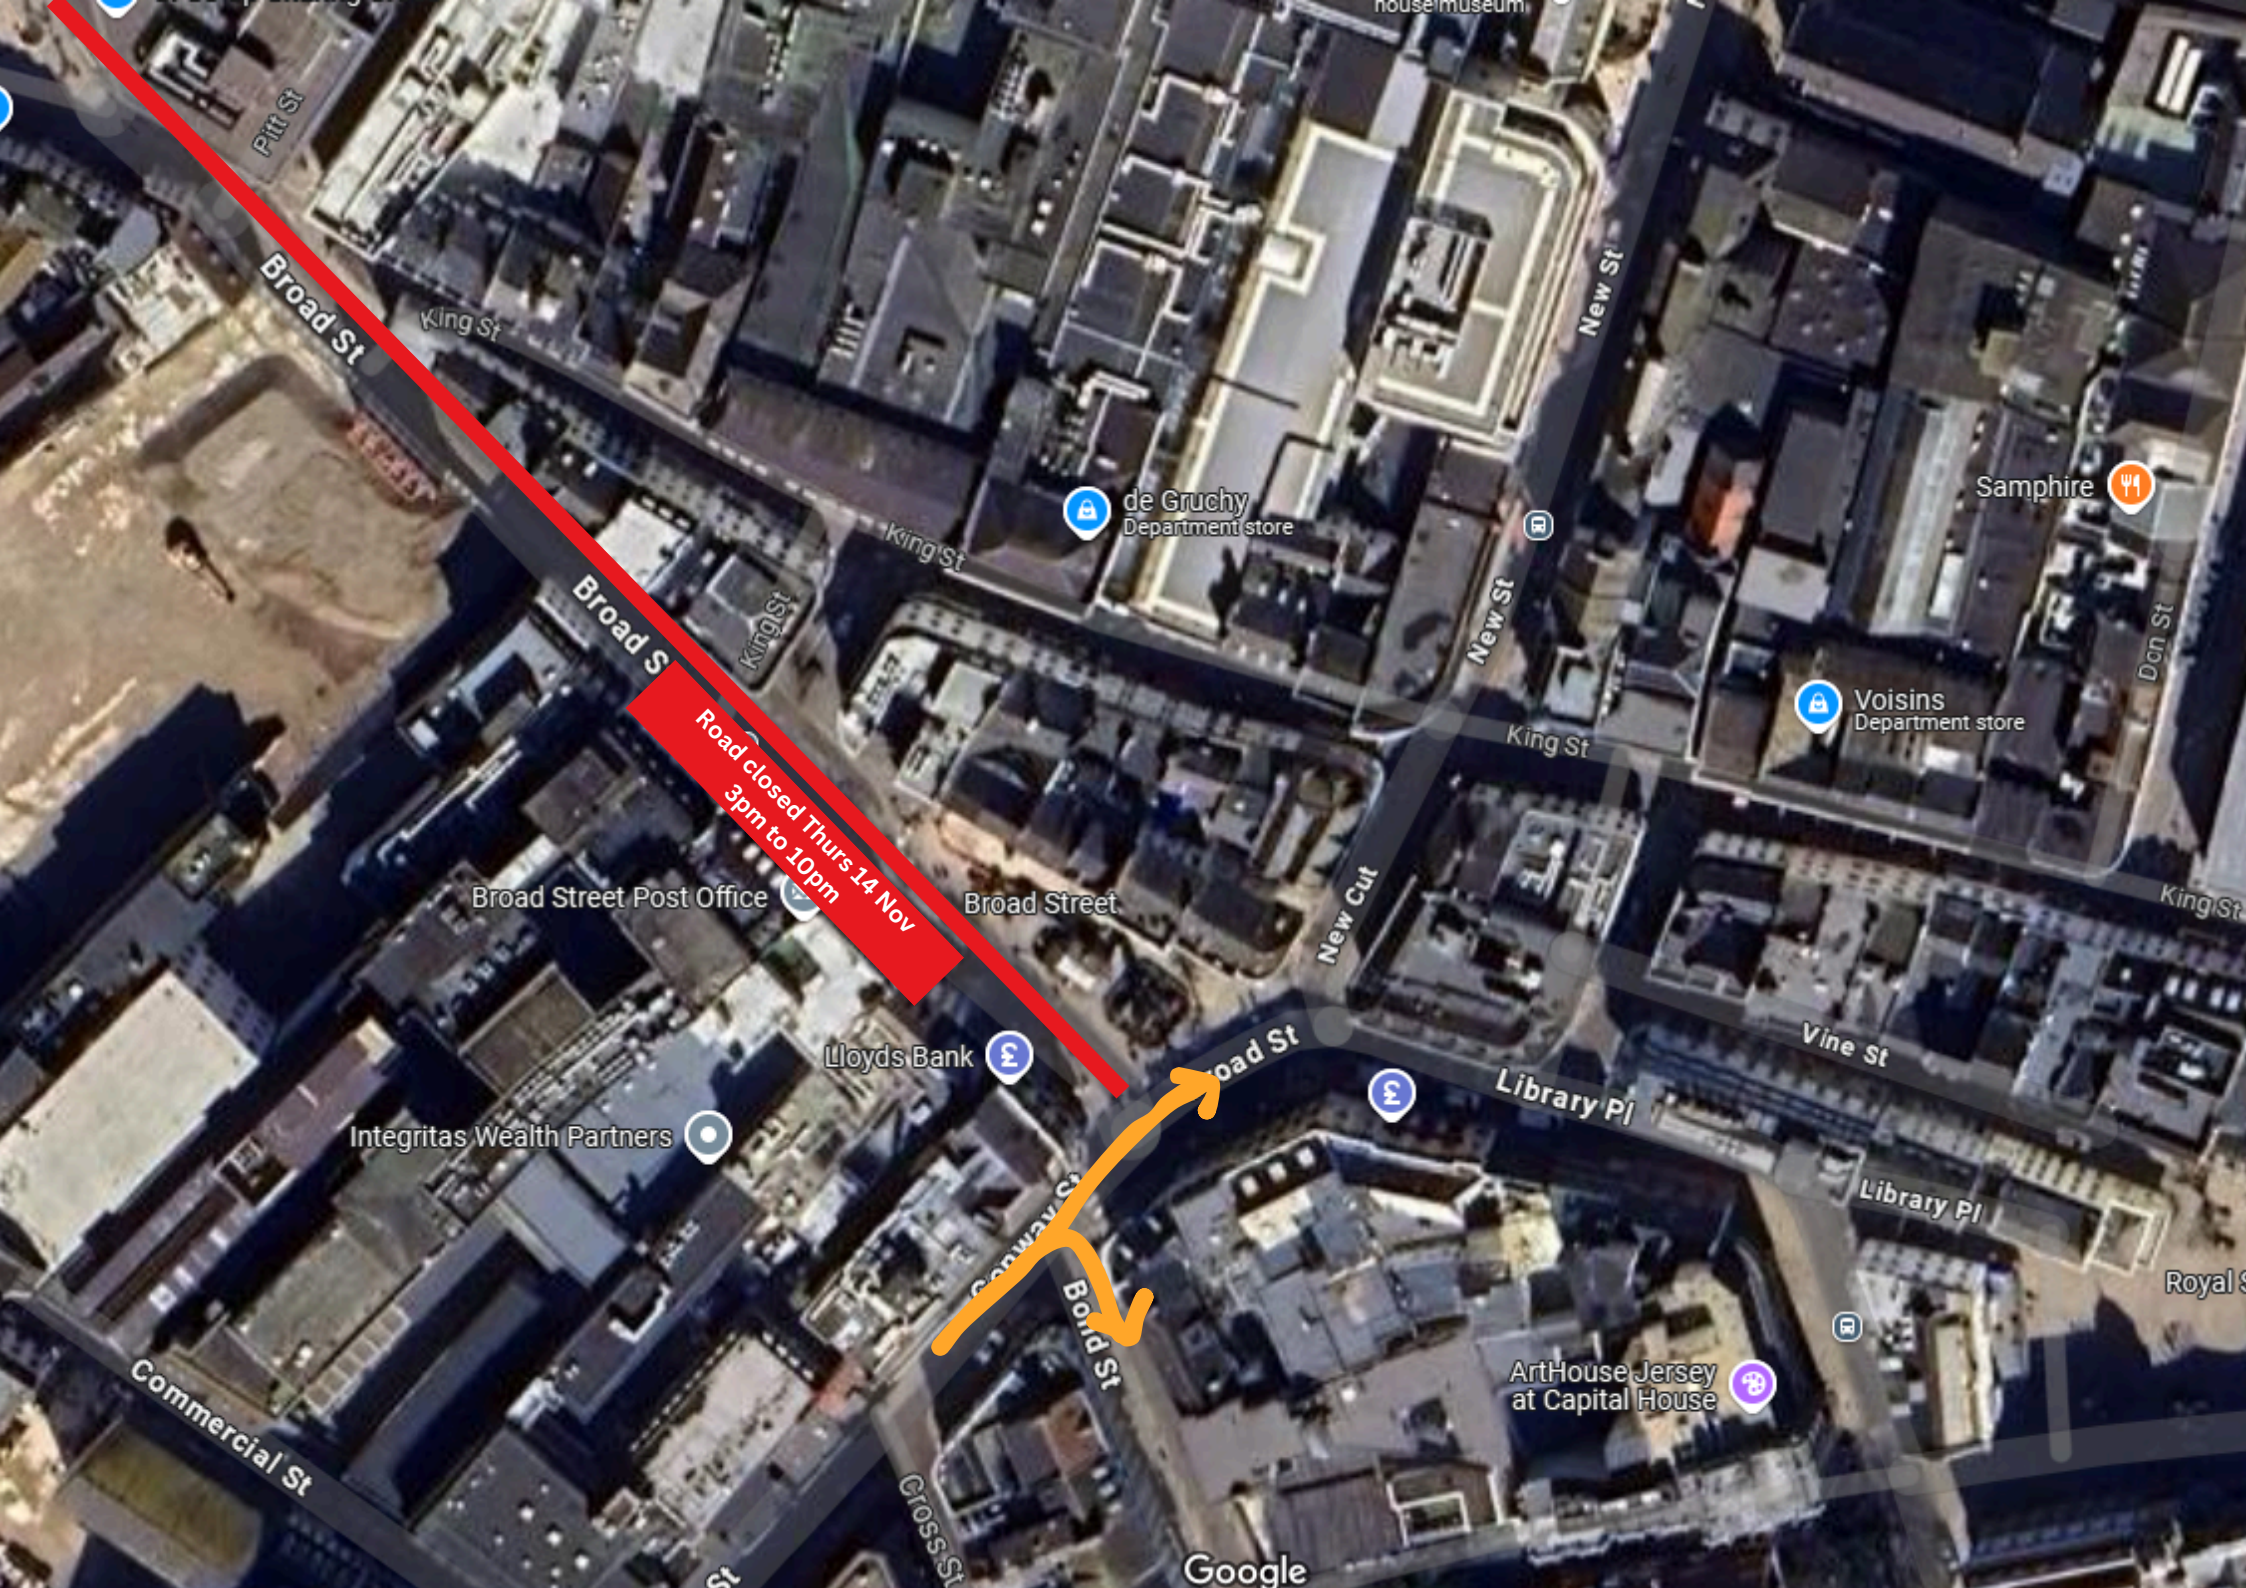

Pitt St

Broad St

King St

Broad St

King St

King St

de Gruchy
Department store

New St

Samphire

Voisins
Department store

Don St

Broad Street Post Office

Broad Street

Road closed Thurs 14 Nov
3pm to 10pm

Lloyds Bank

New Cut

Vine St

Integritas Wealth Partners

Library Pl

Library Pl

Commercial St

Bord St

Arthouse Jersey
at Capital House

Royal St

Cross St

Google