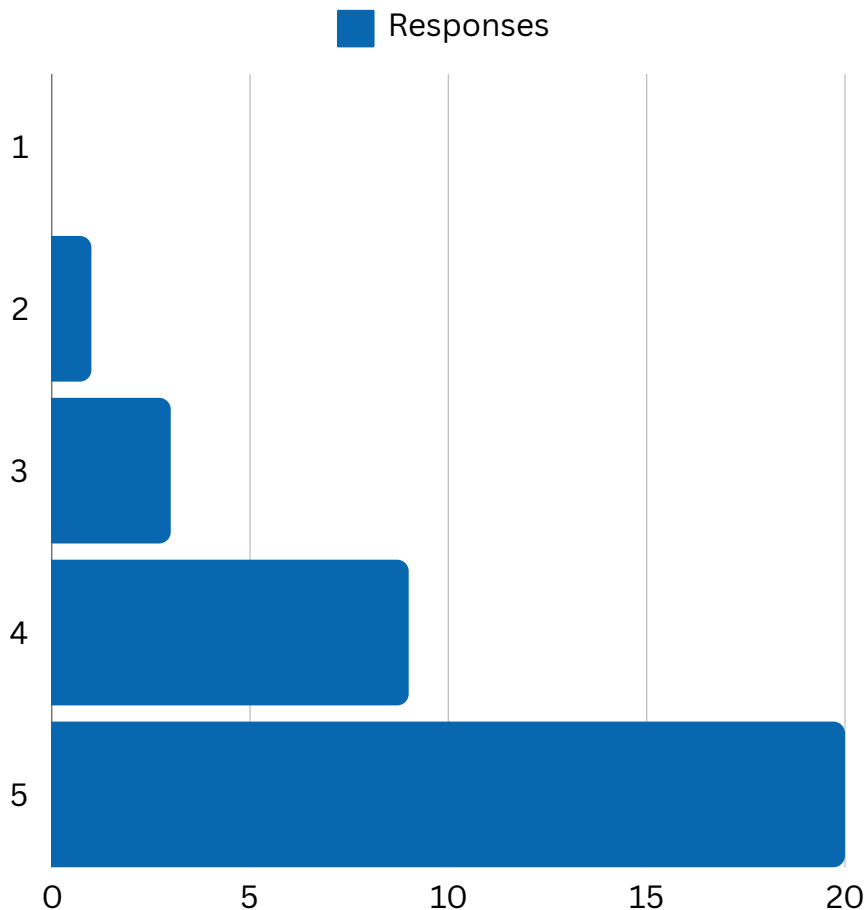

PARISH OF ST HELIER

PARADE GARDENS PLAY SPACES PUBLIC CONSULTATION

Do you like the proposed designs?
(5 being the highest rating)

Based on a survey completed by 35 people.

Do you think the plans cater for the needs of children in St Helier?
(5 being the highest rating)

What improvements/ changes would you like to see?

- more seating
- safe and clean toilets
- small water feature
- more for teenagers
- real grass
- dog park
- better maintenance going forward
- safety gates
- tackle anti-social behaviour
- wheelchair user swings
- water fountain
- for children of all ages and abilities

Based on a survey completed by 35 people.