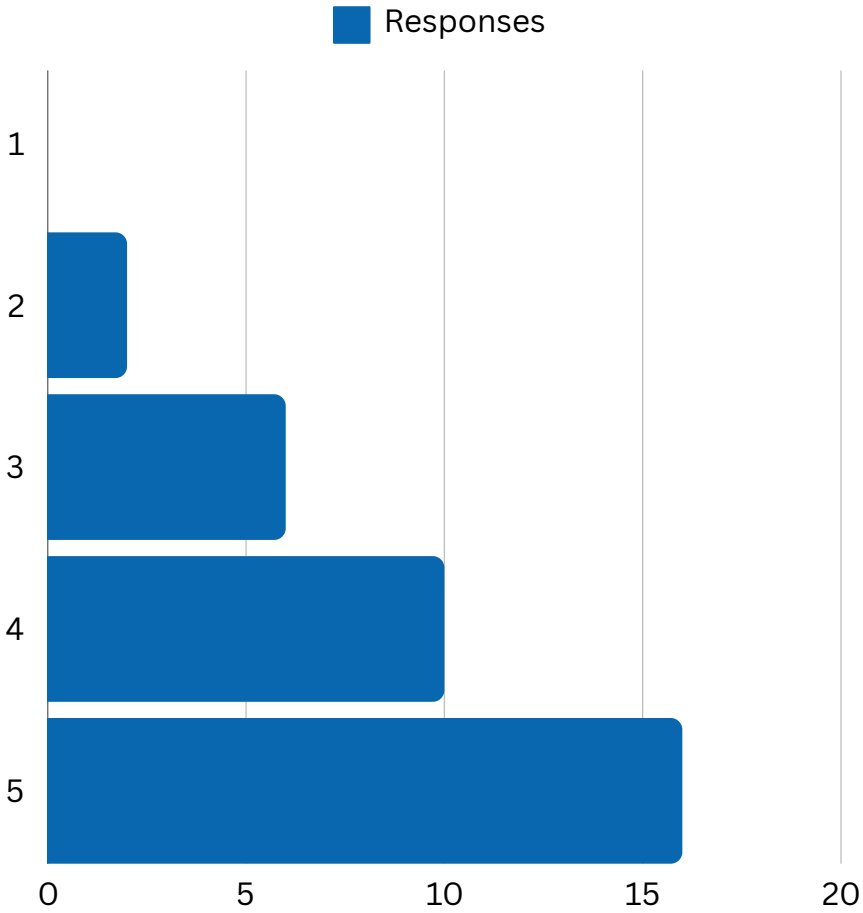

PARISH OF ST HELIER

PARADE GARDENS PLAY SPACES PUBLIC CONSULTATION

Do you like the proposed designs?
(5 being the highest rating)

Based on a survey completed by 35 people.

Do you think the plans cater for the needs of children in St Helier?
(5 being the highest rating)

What improvements/ changes would you like to see?

- more seating
- safe and clean toilets
- small water feature
- more for teenagers
- real grass
- dog park
- better maintenance going forward
- safety gates
- tackle anti-social behaviour
- wheelchair user swings
- water fountain
- for children of all ages and abilities

Based on a survey completed by 35 people.